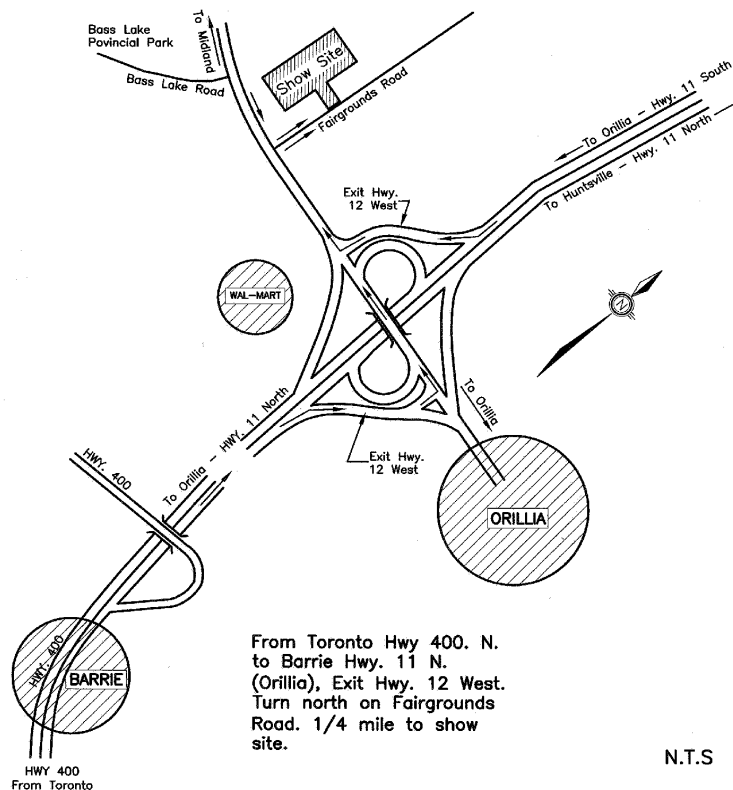

**DOBERMAN PINSCHER CLUB OF CANADA
NATIONAL SPECIALTY SHOW
SUNDAY, JULY 31, 2022**

SUMMARY

CONFORMATION

RING 4 - JUDGE: Ms. D. Bell

1. 1:00 p.m. **SWEEPSTAKES**
   1 4-6 Month Dog
   2 Junior Puppy Dogs
   1 4-6 Month Bitch
   1 Junior Puppy Bitch
   1 Senior Puppy Bitch
   4 12-18 Month Bitches

VETERAN SWEEPSTAKES

1. 1 7 to 10 Years Veteran Dog
   1 7 to 10 Years Veteran Bitch

	<u>Sat.</u>	<u>Sun.</u>	<u>Mon.</u>
Group 1	112	104	83
Group 2	29	33	27
Group 3	80	77	70
Group 4	25	26	21
Group 5	38	43	35
Group 6	34	38	29
Group 7	<u>49</u>	<u>51</u>	<u>35</u>
	367	372	300
Baby Puppy	23	18	12
Altered	5		
Veterans		16	
LBS	93	104	53
Specialties	<u>72</u>	<u>60</u>	<u> </u>
	560	570	365

followed by: Junior Handling for Dobermans Only

followed by:

RING 4 - JUDGE: Mr. D. Jensen

1. 45 Doberman Pinscher 7-10-12*-16*
   *includes 3 Vet Dogs,
   1 Vet Bitch
   4 BP - Doberman Pinscher 1-3
   2 Alt - Doberman Pinscher 0-2
   1 Stud Dog
   3 Brood Bitches
   1 Parade of Veterans

GENERAL SPECIALS

Saturday - Mr. T. Alexander
Sunday - Mr. A. Korozs
Monday - Mrs. S. Alexander

N.T.S